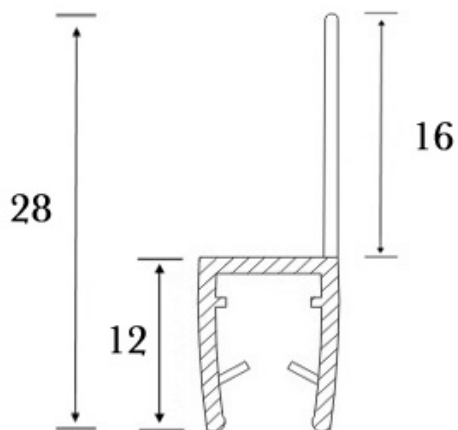

PRODUCT SHEET

Description:

PVC Seal Glass To Floor, S-5714, 2,5 Mtr, F/8mm Glass ,With 16mm Soft Fin

Item number:

15.22.321-0

Units	Box	Carton	HS Code	Barcode
Pcs.	10	80	3925901000	
				5704866449540

SISO A/S