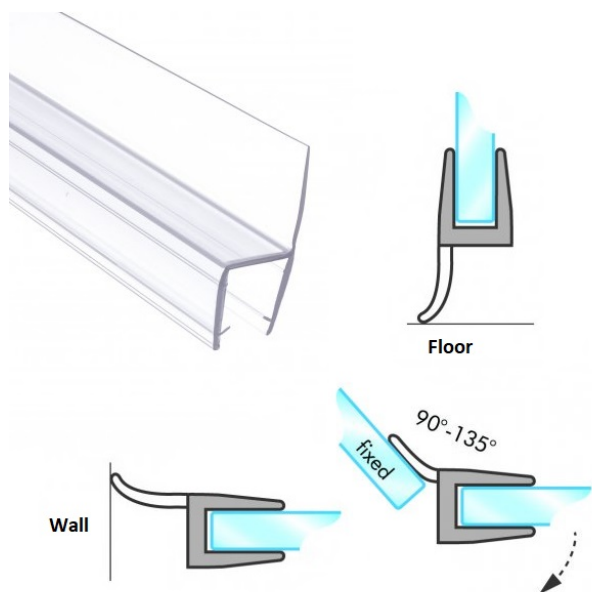

PRODUCT SHEET

Description:

PVC Seal Glass To Floor, S-5714, 2,5 Mtr, F/8mm Glass ,With 16mm Soft Fin

Item number:

15.22.321-0

Units	Box	Carton	HS Code	Barcode
Pcs.	10	80	3925901000	
				5704866449540

SISO A/S